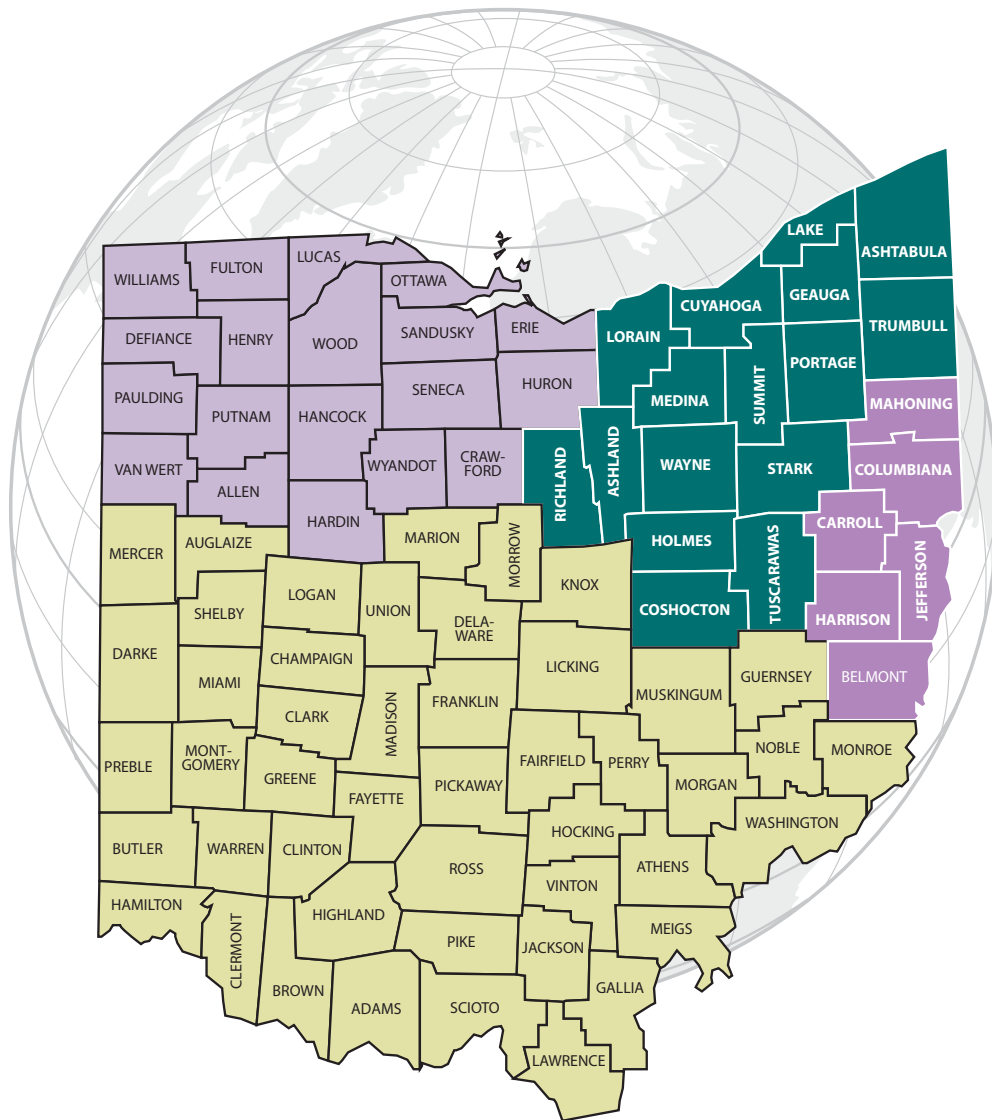

Putting lives in motion.™

OHIO COVERAGE AREA

CLEVELAND
 216.539.5792 office
 866.539.9988 toll free
 216.539.5799 fax
 850 Resource Drive
 Brooklyn Heights, OH 44131

COLUMBUS
 614.515.2156 office
 800.589.1020 toll free
 614.515.2165 fax
 6171-M Huntley Road
 Columbus, OH 43229

TOLEDO
 419.887.5770 office
 866.251.9349 toll free
 419.887.5774 fax
 4444 Keystone Drive Suite B
 Maumee, OH 43537

PITTSBURGH
 412.749.4600 office
 800.600.5933 toll free
 412.741.7531 fax
 211 Overlook Dr. Suite 11-12
 Sewickley, PA 15143

Full Service Locations Across the Nation 800.500.9150
 Visit us online at: UnitedSeating.com